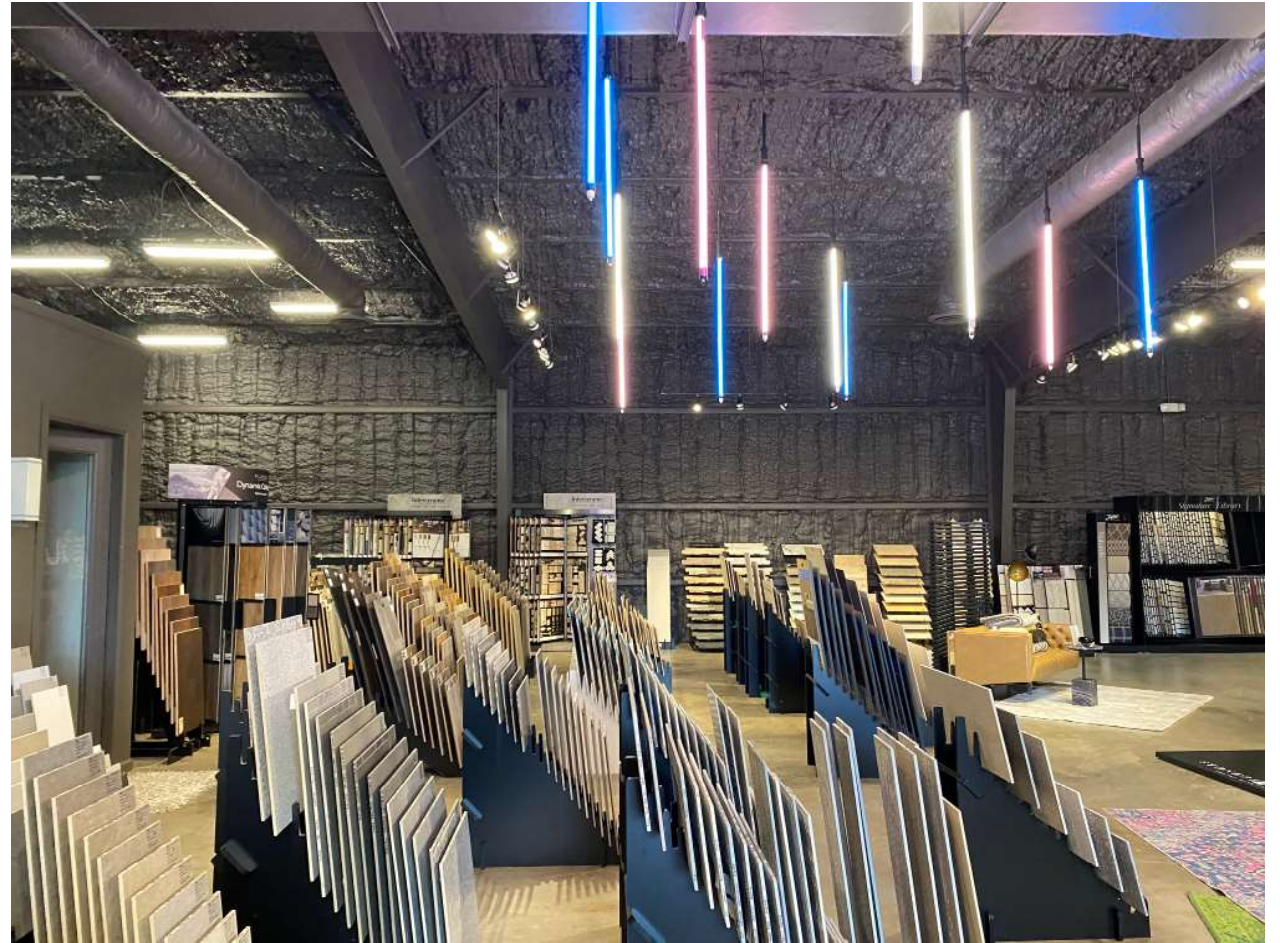

OUR SHOWROOM