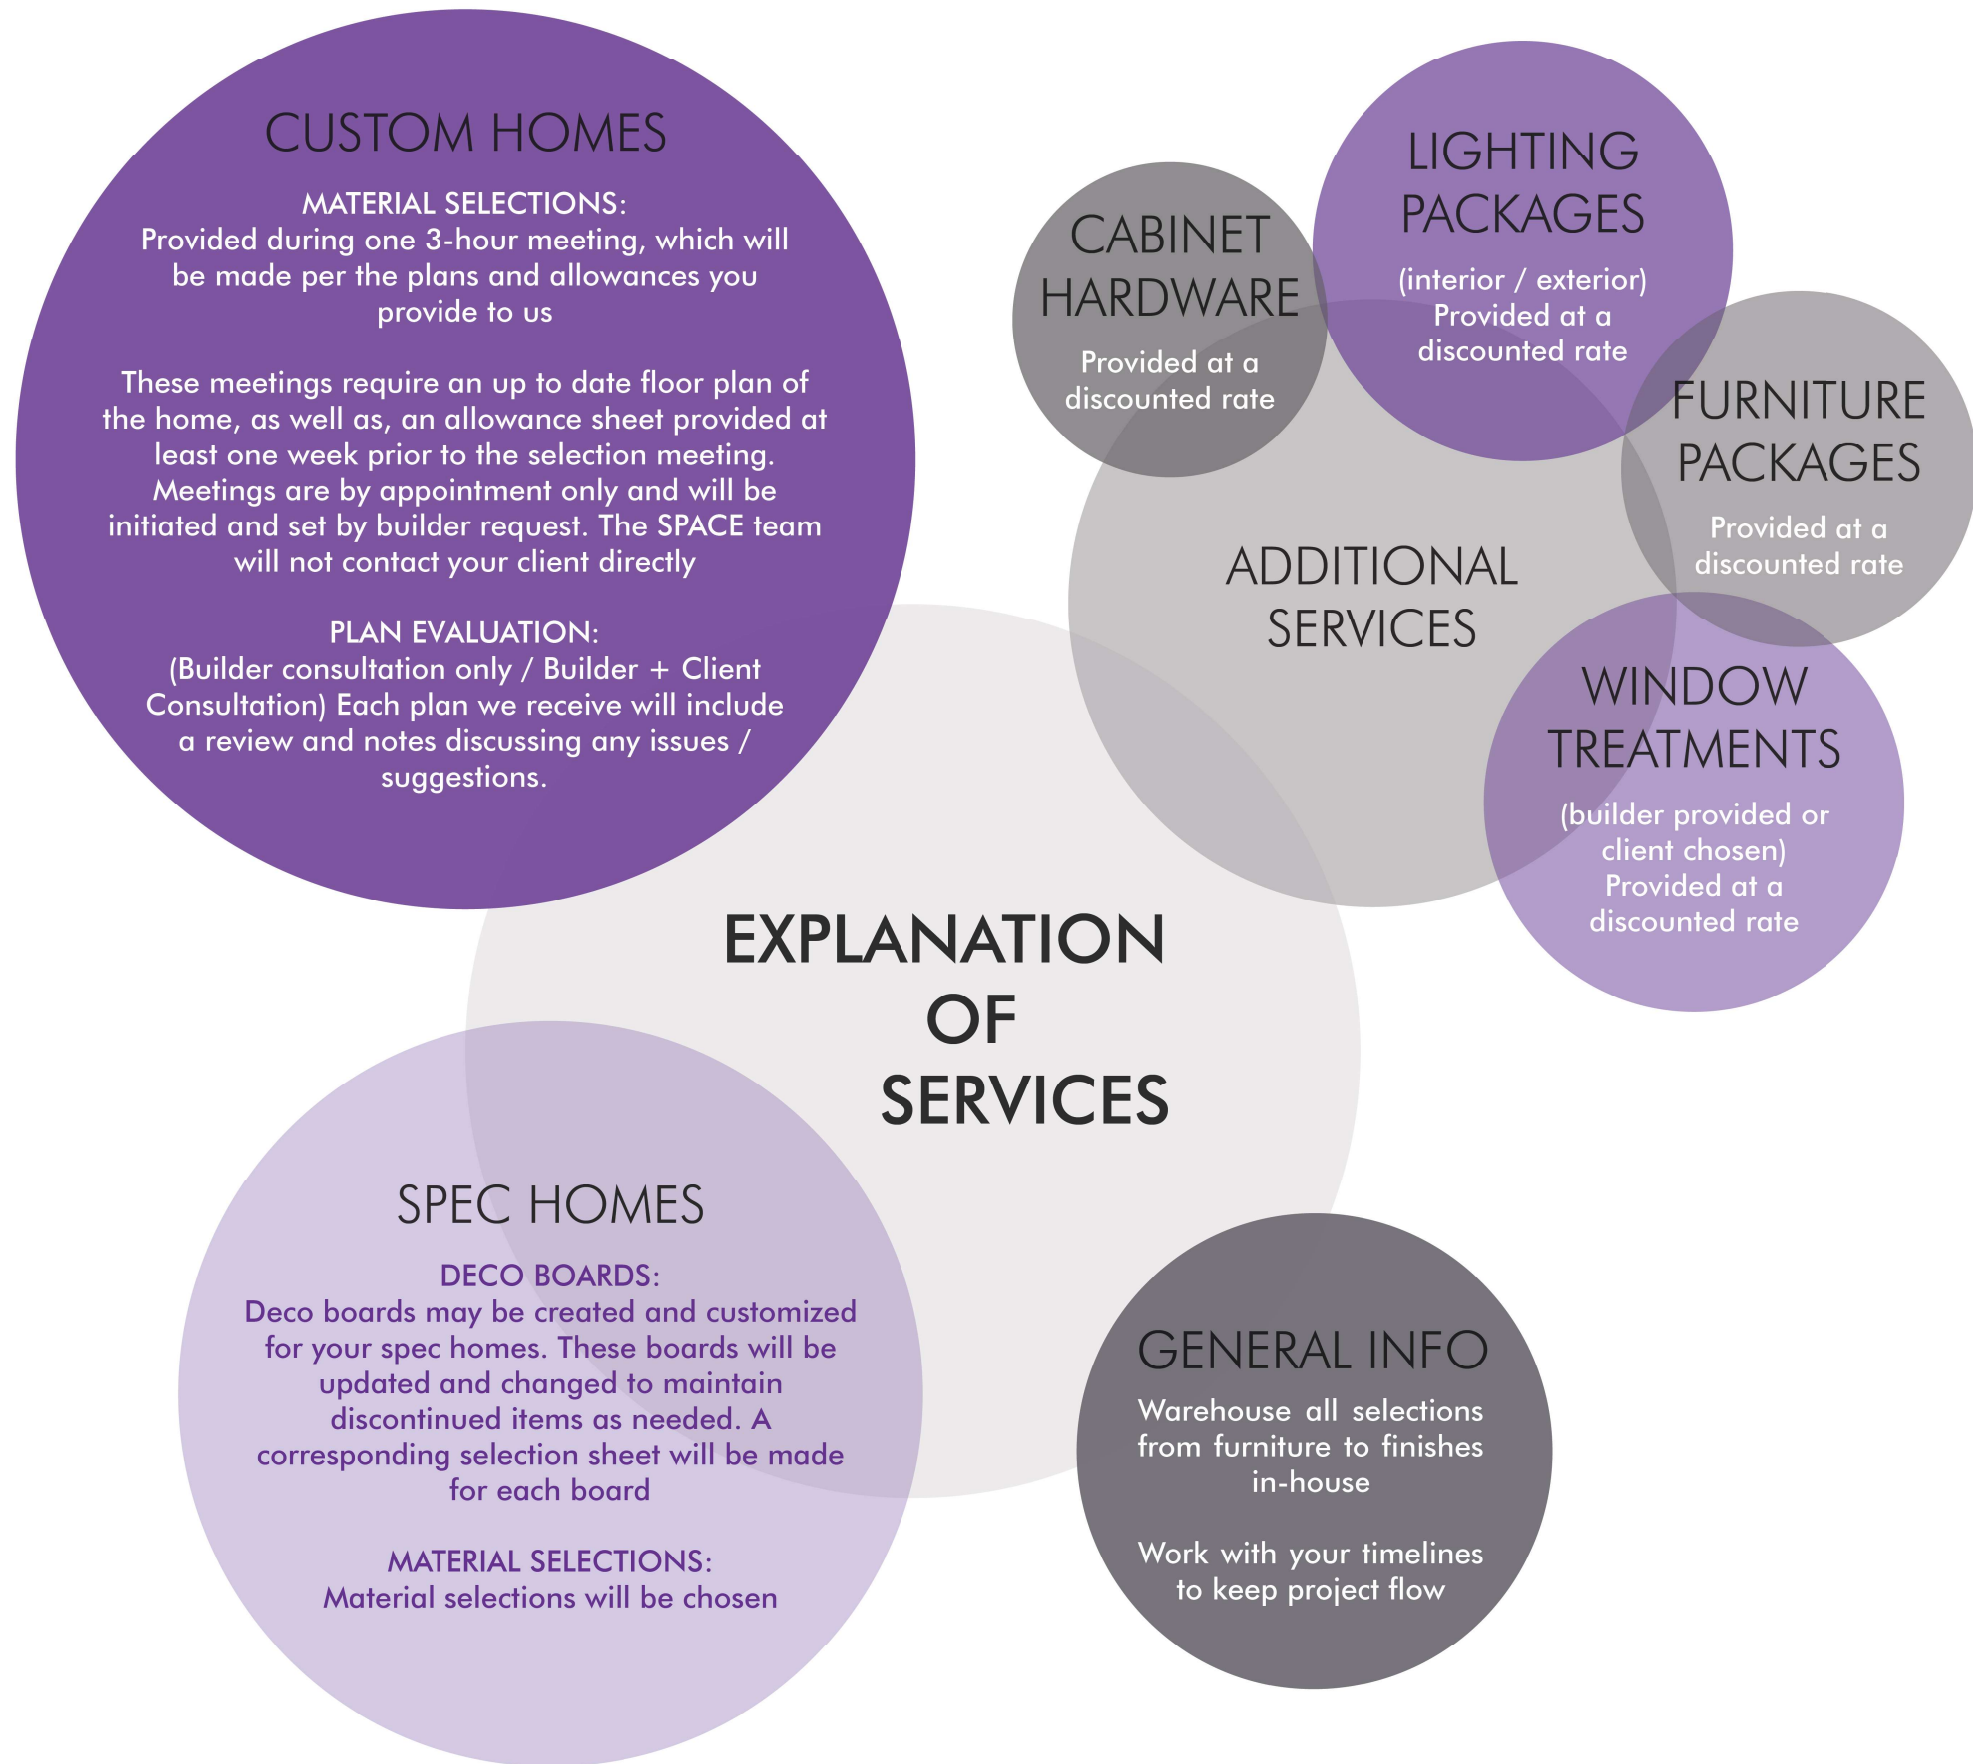

SPACE
by rbi

- 1 WHAT WE DO
- 2 OUR SHOWROOM
- 3 PACKAGES WE PROVIDE
- 4 BUILDER PROJECTS
- 5 CUSTOM DESIGN BUILD

TABLE OF
CONTENTS

WHAT WE DO

RBI, Ronna Braselton Interiors, is a full-service interior design studio located in Corpus Christi, Texas.

SPACE by RBI has been making the Coastal Bend fabulous with our design, renovation and builder projects since 2011. We boast one of the most well rounded design teams in the area, focusing on both residential and commercial design work.

WHAT WE DO

- **CUSTOM HOMES**
Material Selections
Plan Evaluation
- **SPEC HOMES**
Deco Boards
Material Selections
- **ADDITIONAL SERVICES**
Furniture Packages
Cabinet Hardware
Lighting Packages
Window Treatments
- **OTHER IMPORTANT FACTORS**
Warehouse everything in-house
Work well with timelines to not hold up projects